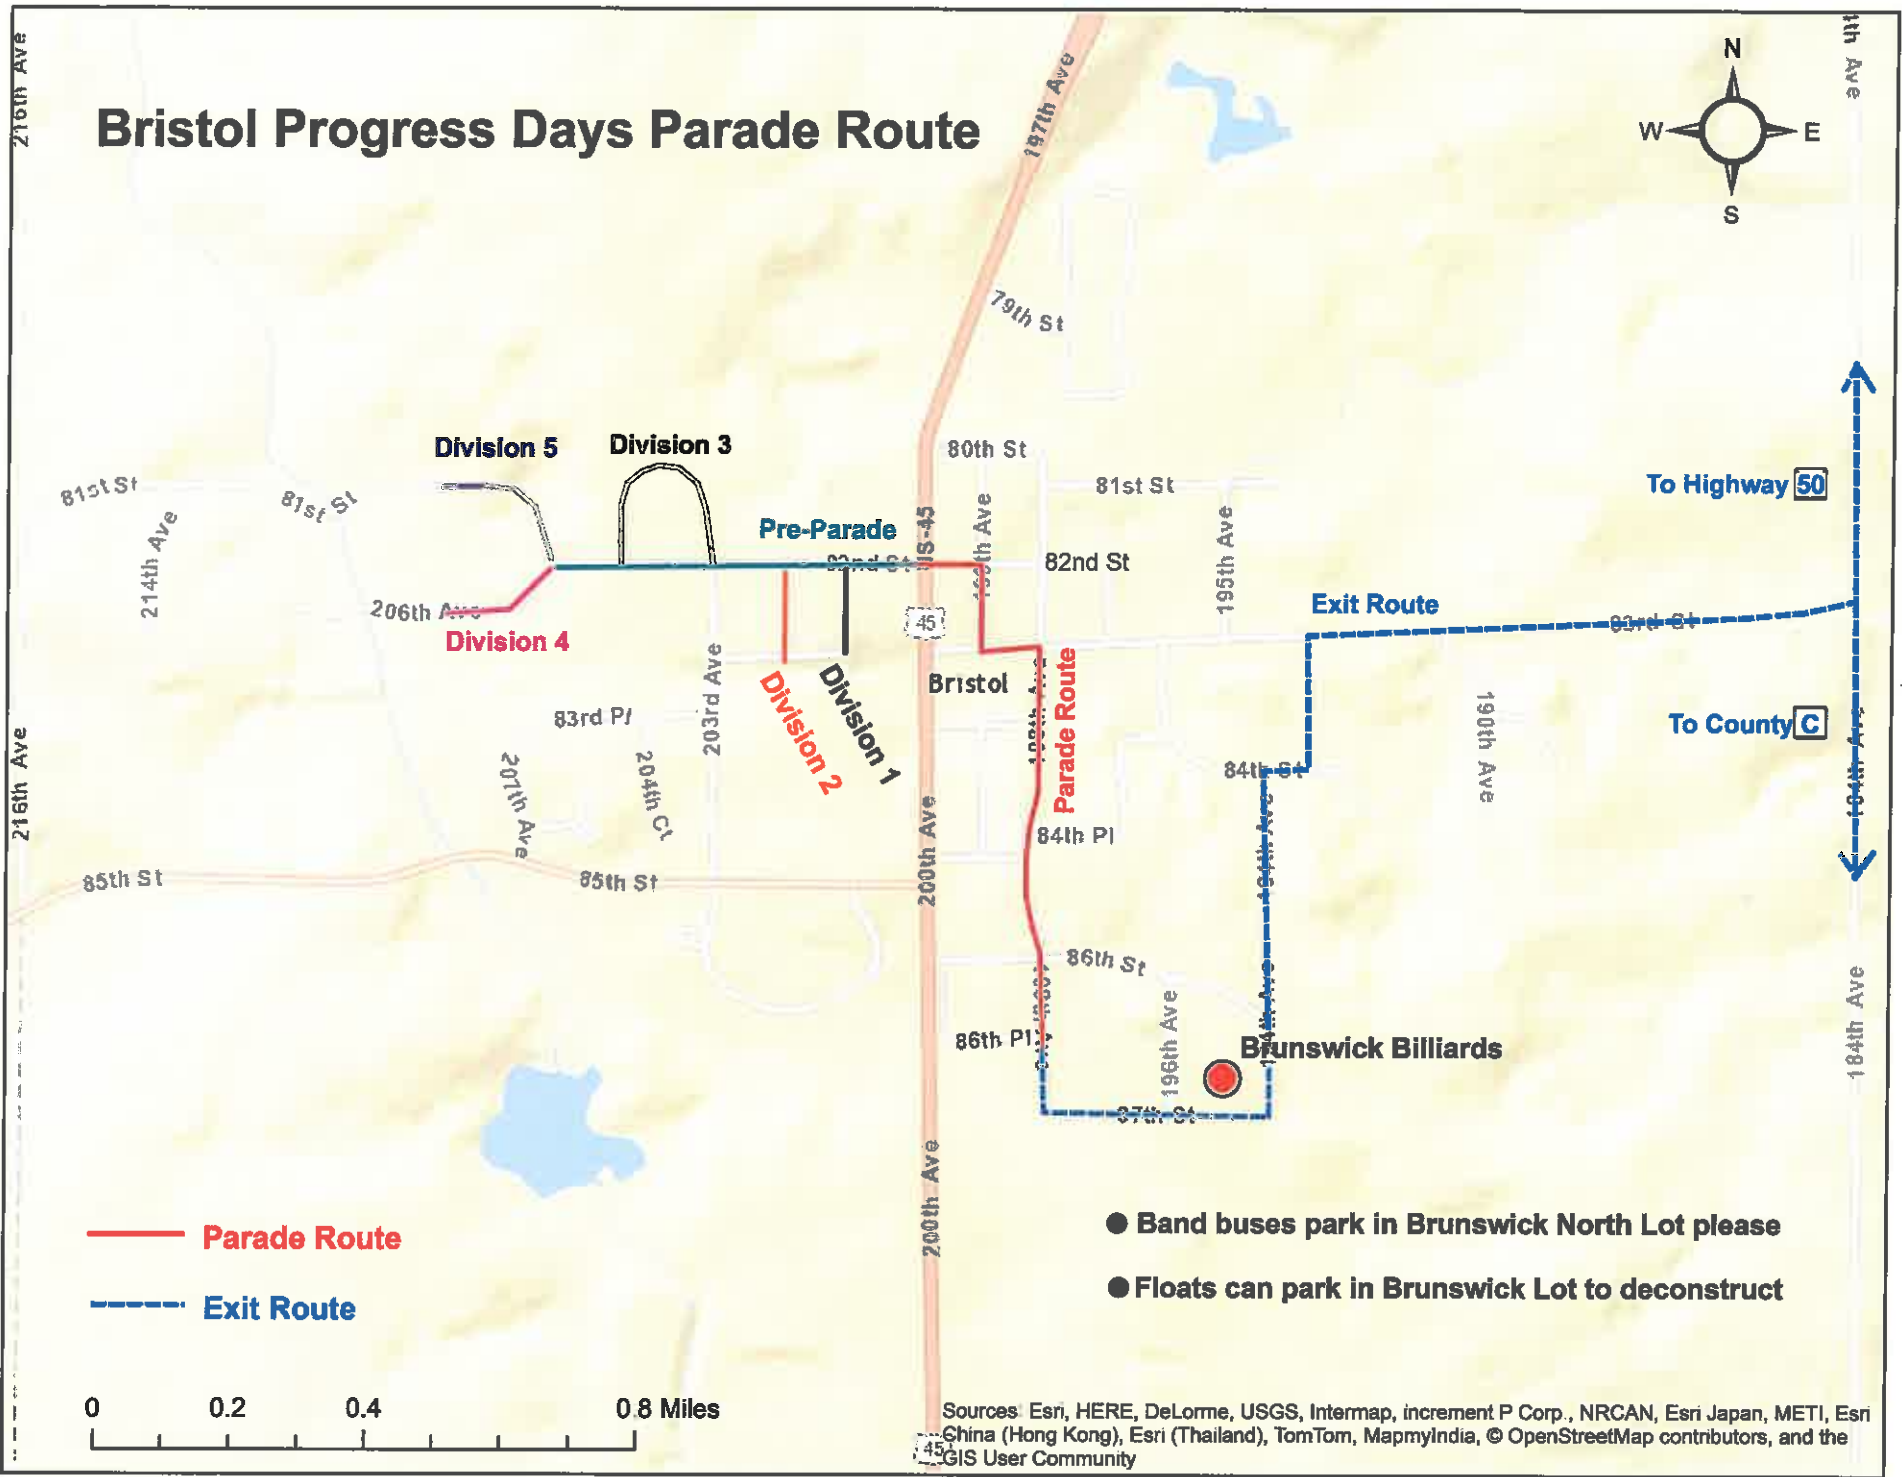

# Bristol Progress Days Parade Route

— Parade Route

- - - Exit Route

- Band buses park in Brunswick North Lot please
- Floats can park in Brunswick Lot to deconstruct

Sources: Esri, HERE, DeLorme, USGS, Intermap, increment P Corp., NRCAN, Esri Japan, METI, Esri China (Hong Kong), Esri (Thailand), TomTom, MapmyIndia, © OpenStreetMap contributors, and the GIS User Community